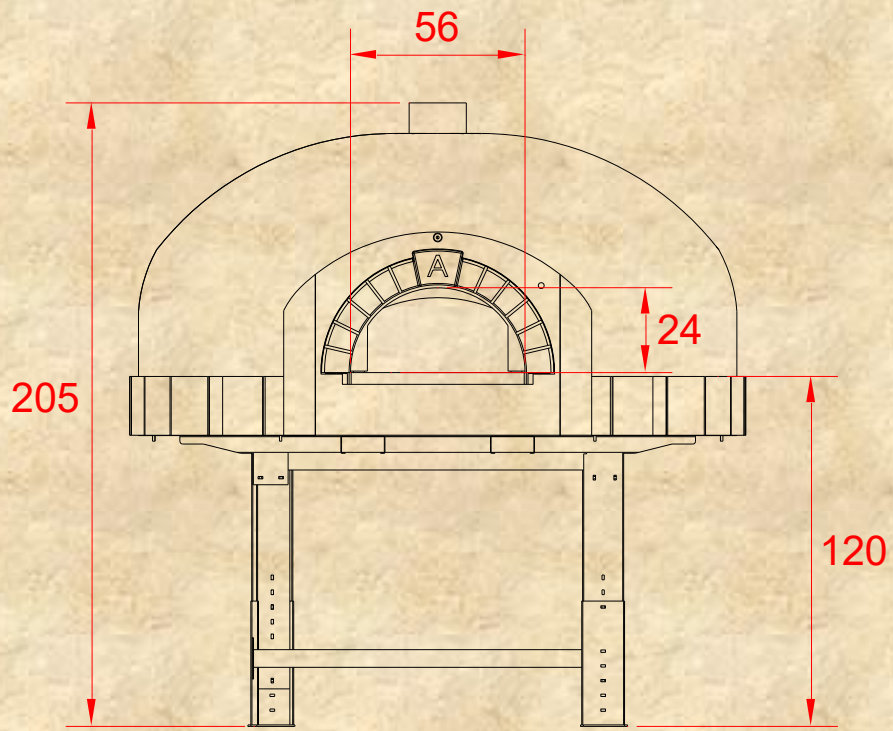

Capacity	7  30cm
Productivity	105  per hour
Firewood Consumption 	4 – 5 kg per hour
Weight 	1500 kg

Supplied by Caterkwik Ltd

Tel: 01229 480001

Email: info@caterkwik.co.uk

***Dimensions in cm**

Supplied by Caterkwik Ltd