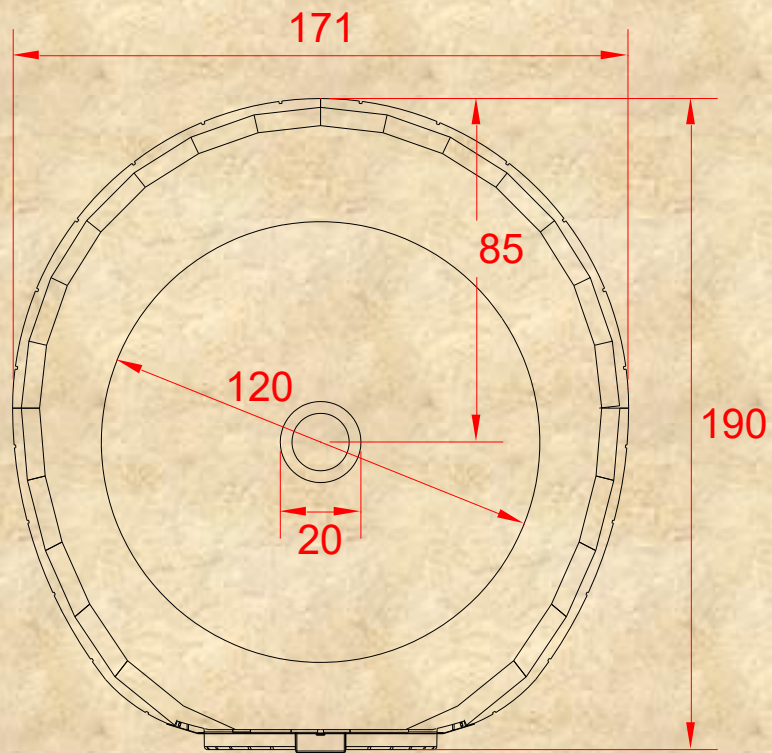

Capacity	7  30cm
Productivity	105  per hour
Firewood Consumption 	4 – 5 kg per hour
Weight 	1500 kg

Supplied by Caterkwik Ltd

Tel: 01229 480001

Email: info@caterkwik.co.uk

***Dimensions in cm**

Supplied by Caterkwik Ltd